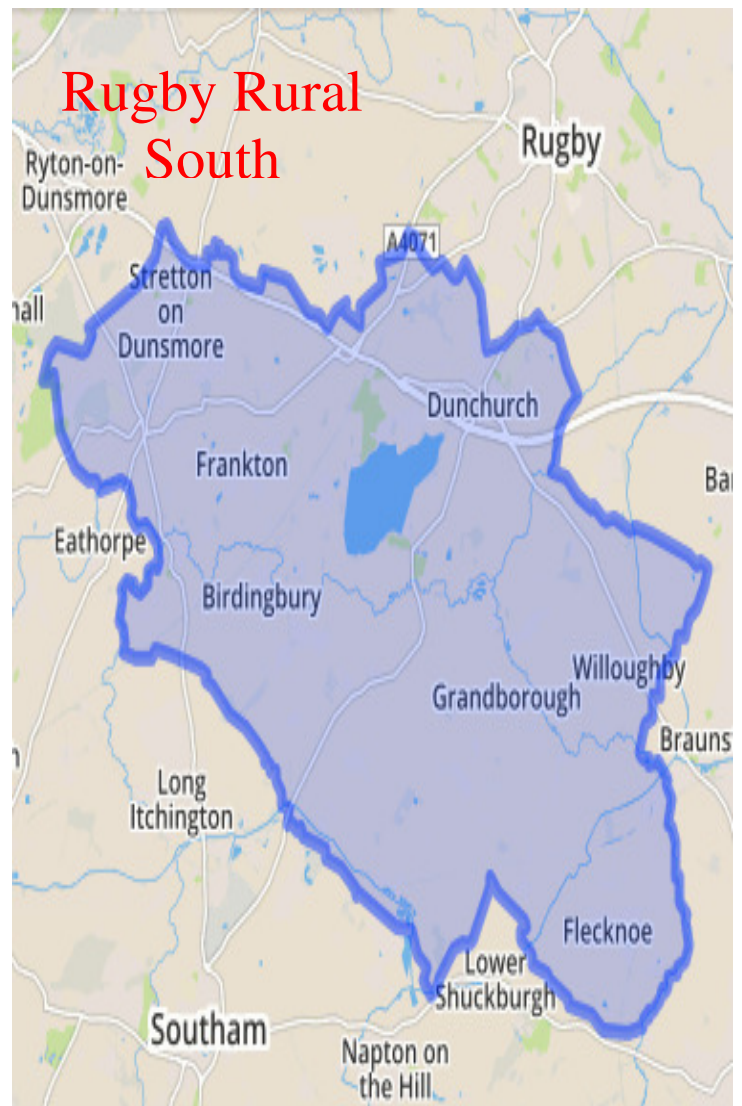

Warwickshire Police

Rugby Rural South Safer Neighbourhood Team (SNT)

✉ rrs.snt@warwickshire.pnn..police.uk

July 2017

(Beat Areas – N75R & N75P)

N75R - Dunchurch –Princethorpe – Stretton on Dunsmore - Marton - Bourton –
Frankton – Draycote – Thurlaston

N75P - Willoughby - Grandborough – Flecknoe – Woolscott – Wolfhampcote –
Nethercote - Kites Hardwick – Leamington Hastings – Broadwell – Birdingbury –
Calcutt